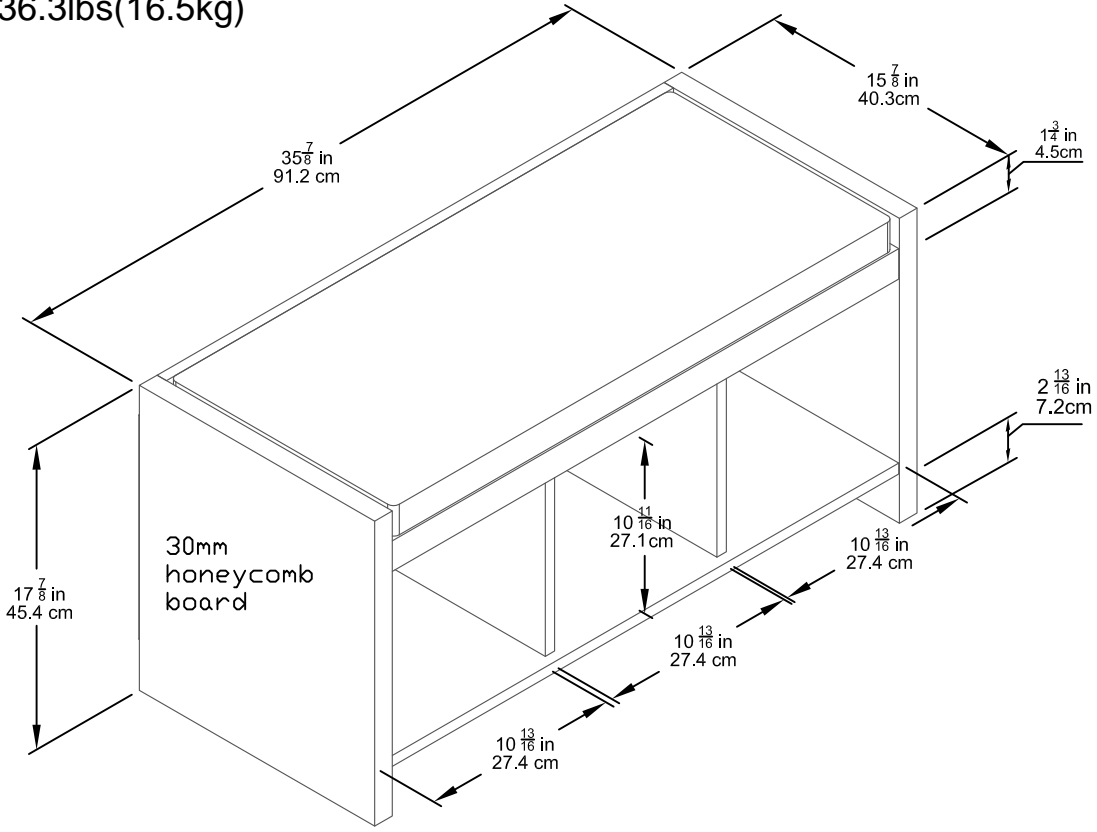

Entryway Bench with Cushion

Model Number: 7522196

Finish: Espresso

OVERALL PRODUCT SIZE(in inches)

Bench: 35⁷/₈"(W)* 15⁷/₈"(D)* 17⁷/₈"(H)

Unit Net Weight 36.3lbs(16.5kg)

MAXIMUM WEIGHT CAPACITIES